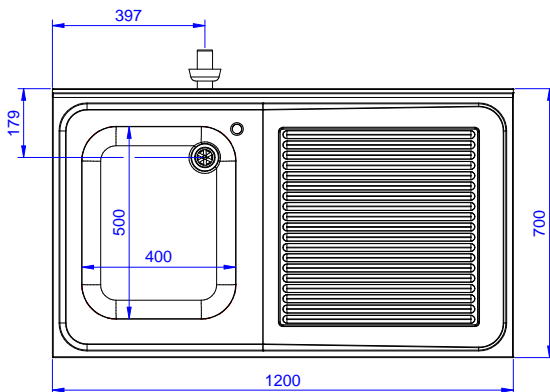

Sink Unit for Undercounter
Dishwasher with 1 bowl
W400xD500xH300mm and
right hand drainer, 1200mm

Short Form Specification

Item No. _____

Made from 304 AISI stainless steel. The 50mm high worktop in 304 AISI stainless steel, 1mm in thickness, is sound-deadened and has an overflow rim and welded corners. Integral rear upstand, h=100mm, with 10mm radius. Allround apron. Square section legs 40x40mm on 1" height-adjustable feet (+/-20mm). Bowl W400xD500xH300mm with overflow pipe and 2" drain hole; right hand drainer. An undercounter dishwasher can be placed under the drainer.

Optional Accessories

- Set of 4 wheels (2 with brake) PNC 855150
d. 100mm for tables and sinks
(total height on wheels= 993 mm)
- Elbow operated mixer tap with PNC 855322
spout 3/4", single hole
- Elbow operated mixer tap with PNC 855323
short spout 3/4", single hole
- Foot operated mixer tap (hot PNC 855328
and cold) with spout 3/4"
- Floor fastening kit for 2 square PNC 865386
legs
- Single plastic drain syphon 2 PNC 895313
" for Sinks

APPROVAL: _____

Experience the Excellence
www.electroluxprofessional.com

Front

Side

Top

Key Information:

External dimensions, Width:	1200 mm
133191 (NSBD1217R)	1200 mm
External dimensions, Depth:	700 mm
External dimensions, Height:	1000 mm
Upstand Dimensions, Height:	100 mm
Upstand Dimensions, Depth:	13 mm
Upstand Dimensions, Radius:	R=10
Bowls number	1
Bowl dimensions	400x500xH320
Net weight:	32.3 kg